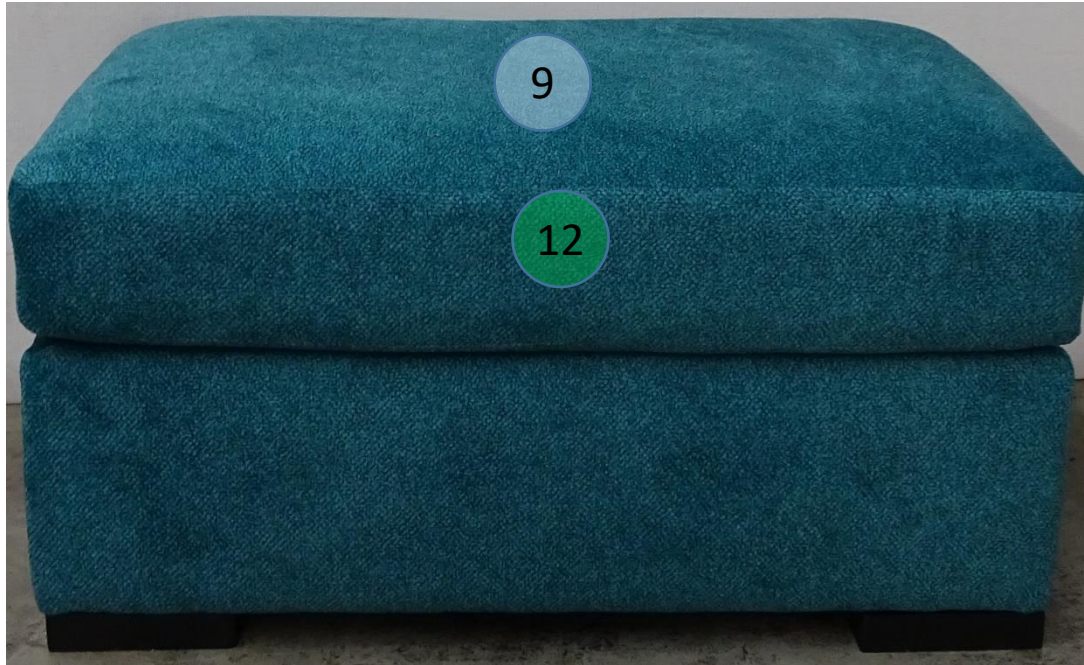

6750714

Call Out	Description
	Blown Fiber
	Cushion Chaise Pad - top Pad
	Cushion Foam
	KD Component
	Cover

Signature
DESIGN
BY **ASHLEY**®

Signature
DESIGN
BY **ASHLEY**®